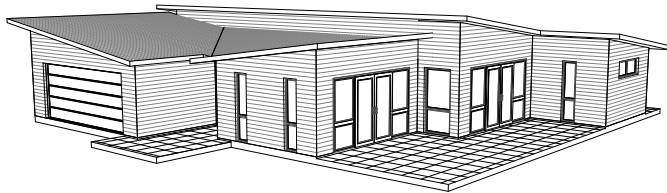

# RYAN

• BUILDERS •

BUILDING FOR GENERATIONS

• town •

• country •

• beach •

Floor area 196m<sup>2</sup>

• Ryan Builders Northland Ltd • 29 Lower Tarewa Road • Whangarei • 09 430 0059 •