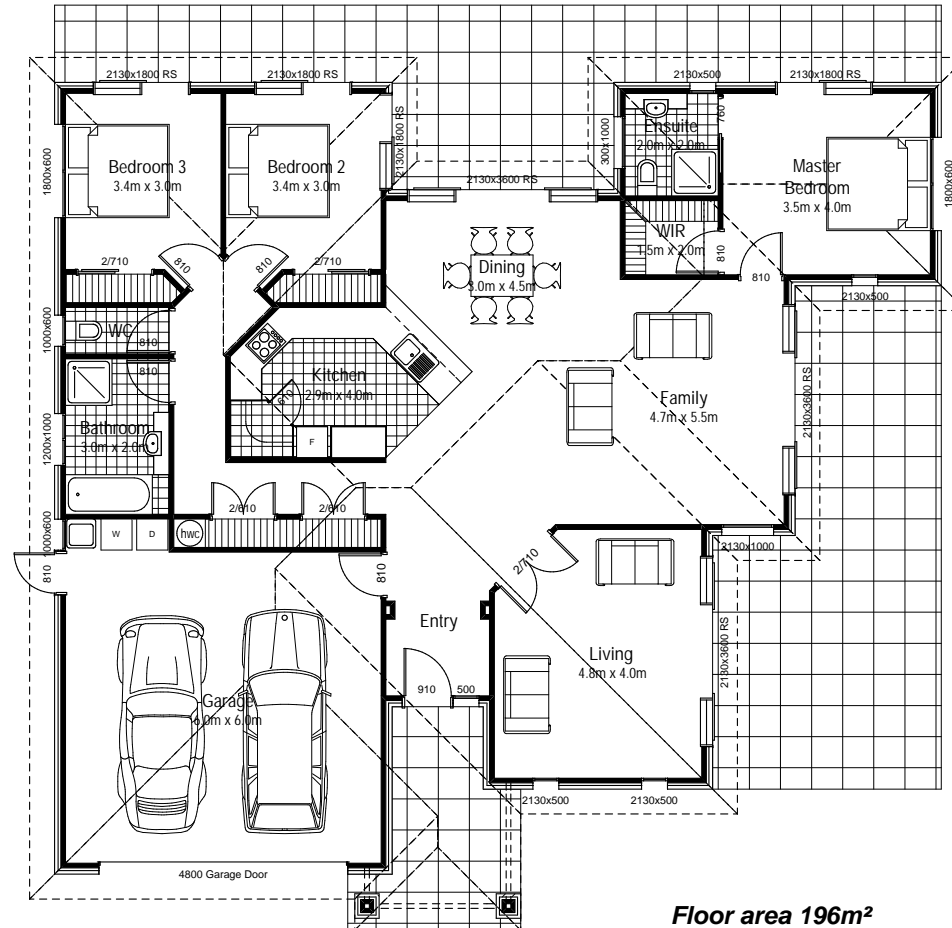

# RYAN

• BUILDERS •

BUILDING FOR GENERATIONS

• town •

• country •

• beach •

Floor area 196m<sup>2</sup>

• Ryan Builders Northland Ltd • 29 Lower Tarewa Road • Whangarei • 09 430 0059 •