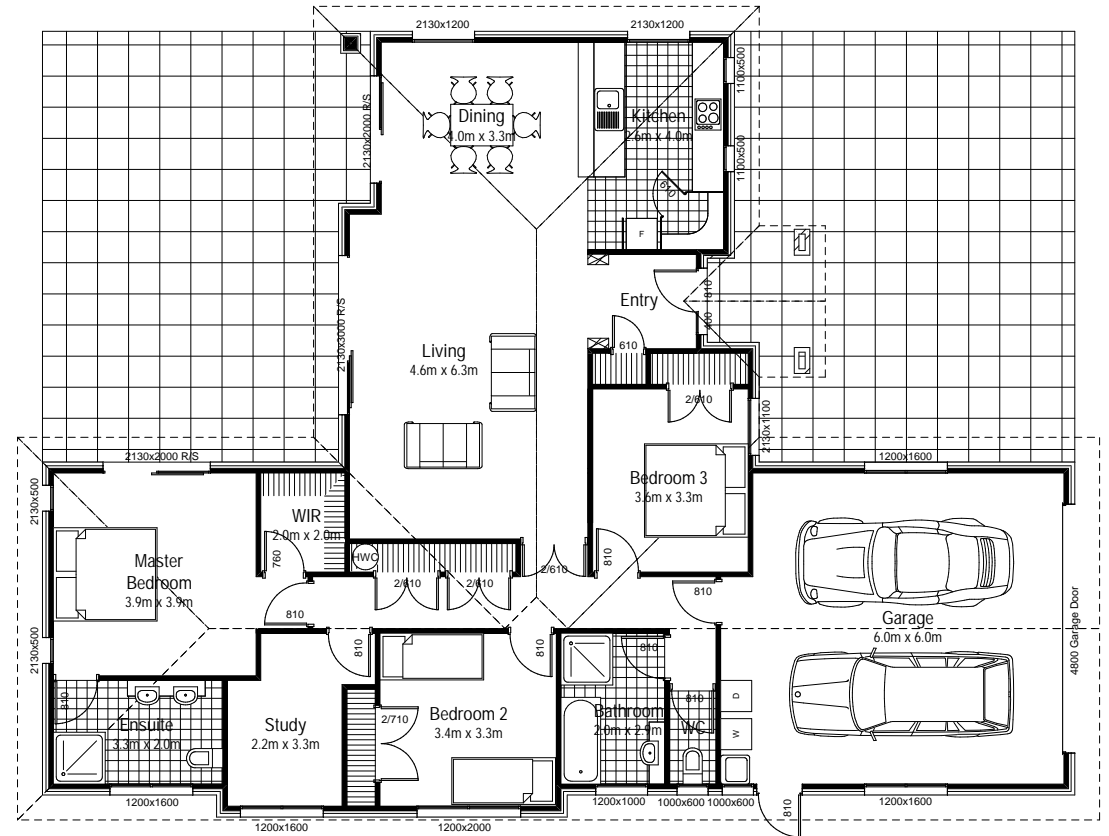

Plan No 8

• town • country • beach •

RYAN

• BUILDERS •

BUILDING FOR GENERATIONS

• town •

• country •

• beach •

Floor area 193m²

• Ryan Builders Northland Ltd • 29 Lower Tarewa Road • Whangarei • 09 430 0059 •

Artist impression only - check plans and specifications

© Copyright to Ryan Builders Northland Ltd