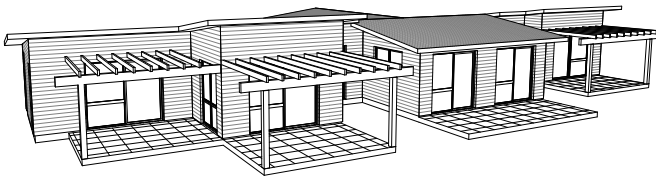

# RYAN

• BUILDERS •

BUILDING FOR GENERATIONS

• town •

• country •

• beach •

Floor area 193m<sup>2</sup>

• Ryan Builders Northland Ltd • 29 Lower Tarewa Road • Whangarei • 09 430 0059 •