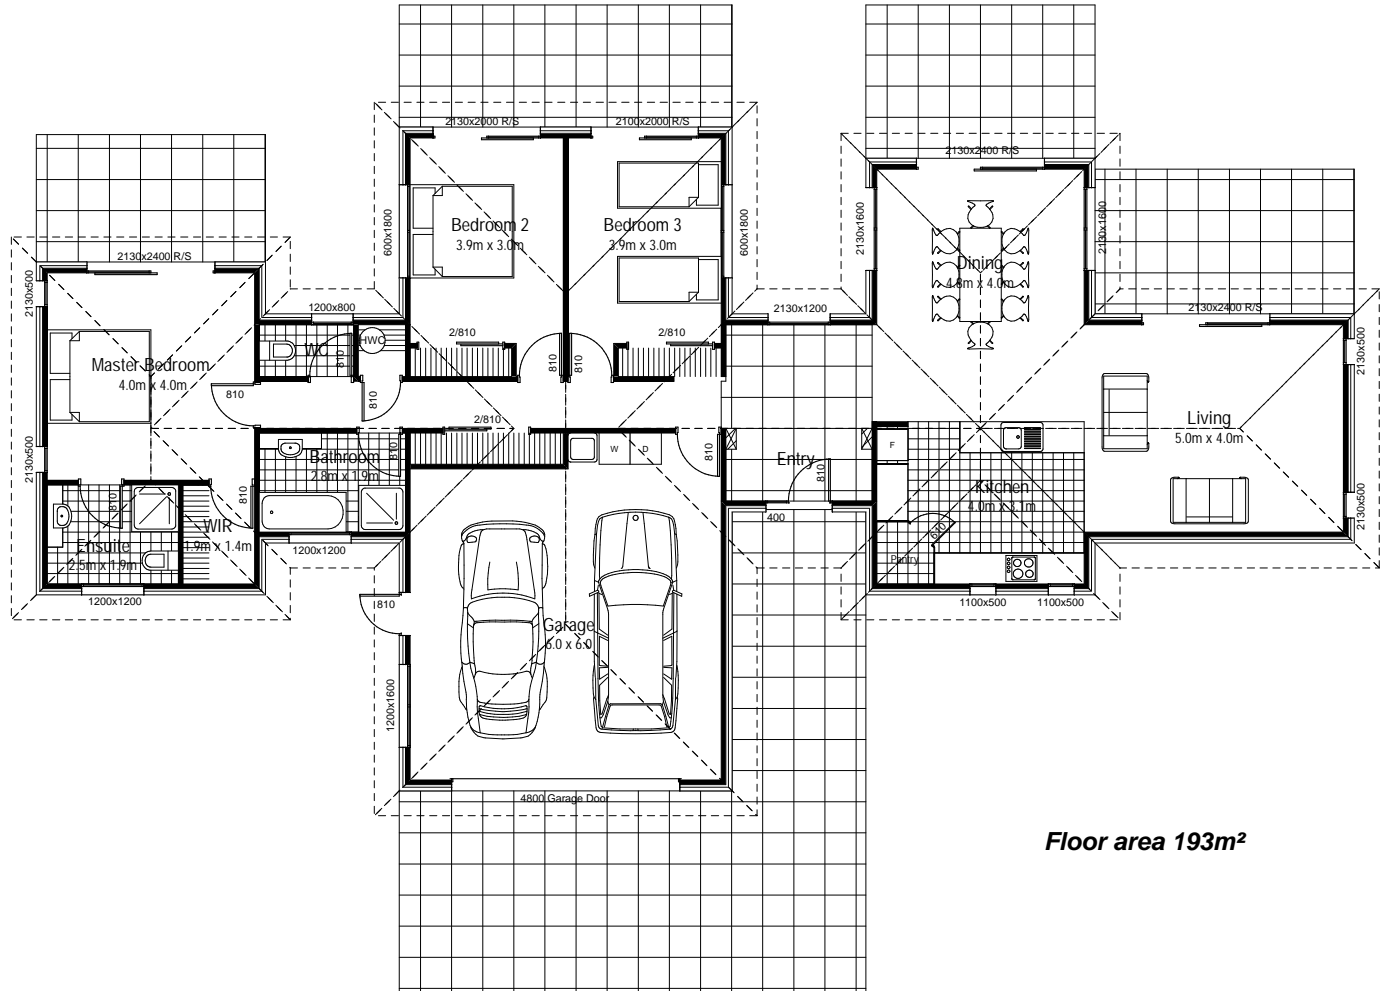

# RYAN

• BUILDERS •

BUILDING FOR GENERATIONS

• town •

• country •

• beach •

Floor area 193m<sup>2</sup>

• Ryan Builders Northland Ltd • 29 Lower Tarewa Road • Whangarei • 09 430 0059 •