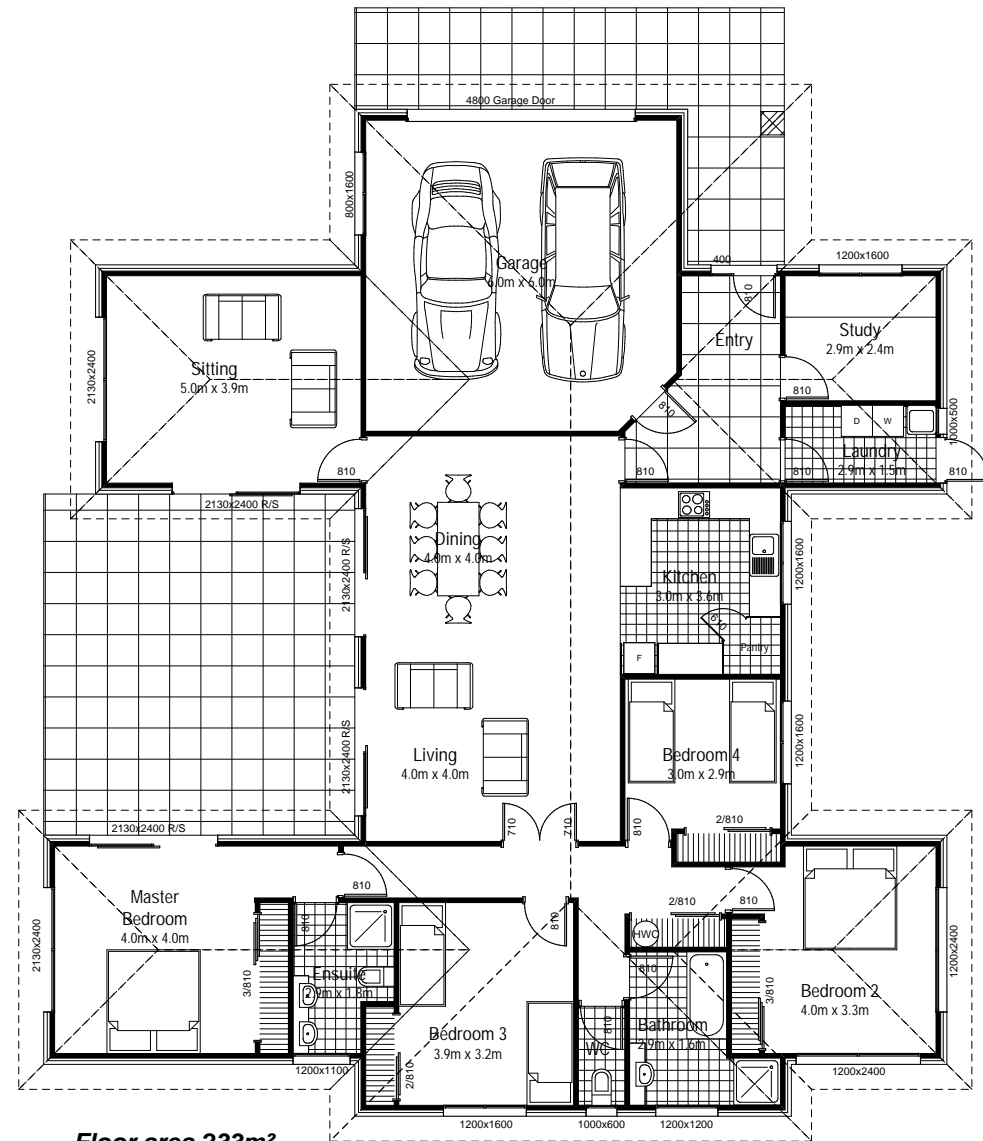

# RYAN

• BUILDERS •

BUILDING FOR GENERATIONS

• town •

• country •

• beach •

Floor area 233m<sup>2</sup>

• Ryan Builders Northland Ltd • 29 Lower Tarewa Road • Whangarei • 09 430 0059 •