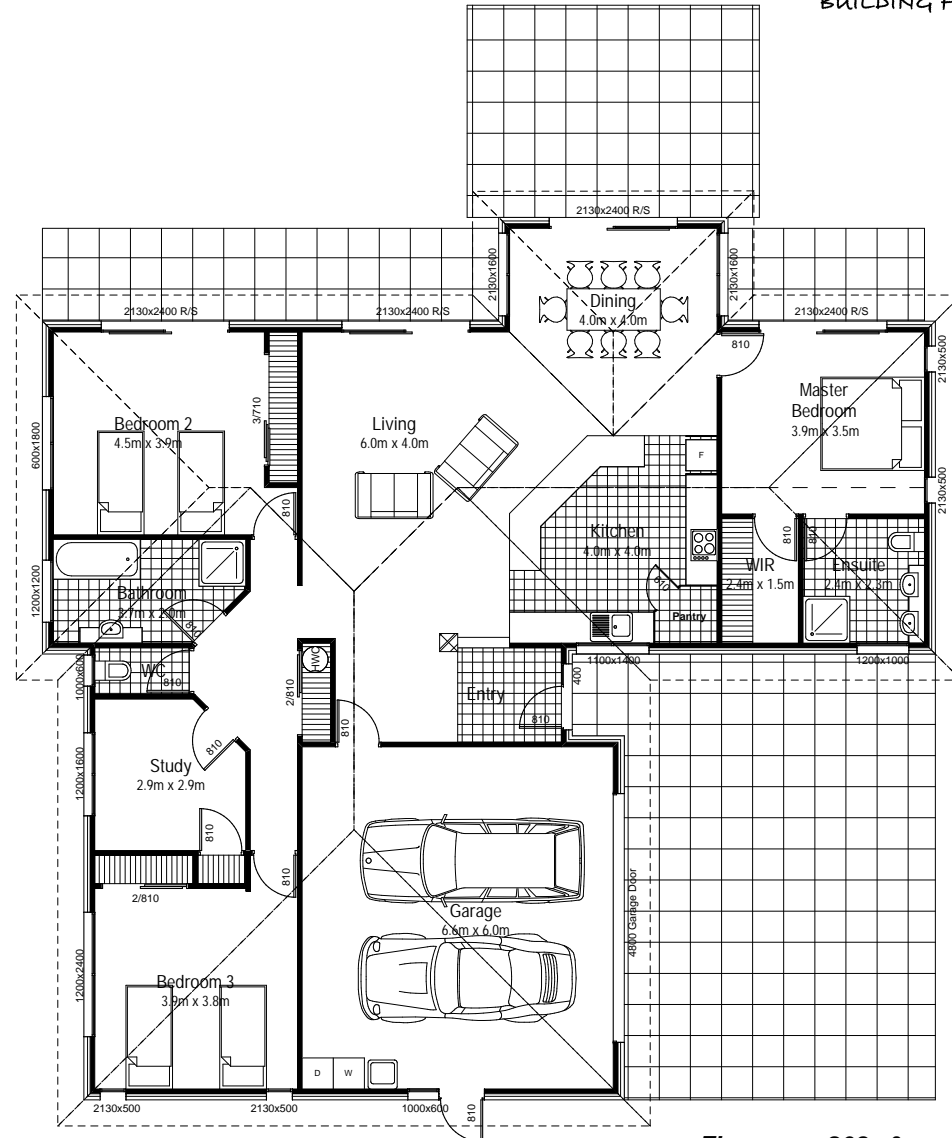

# RYAN

• BUILDERS •

BUILDING FOR GENERATIONS

• town •

• country •

• beach •

Floor area 208m<sup>2</sup>

• Ryan Builders Northland Ltd • 29 Lower Tarewa Road • Whangarei • 09 430 0059 •